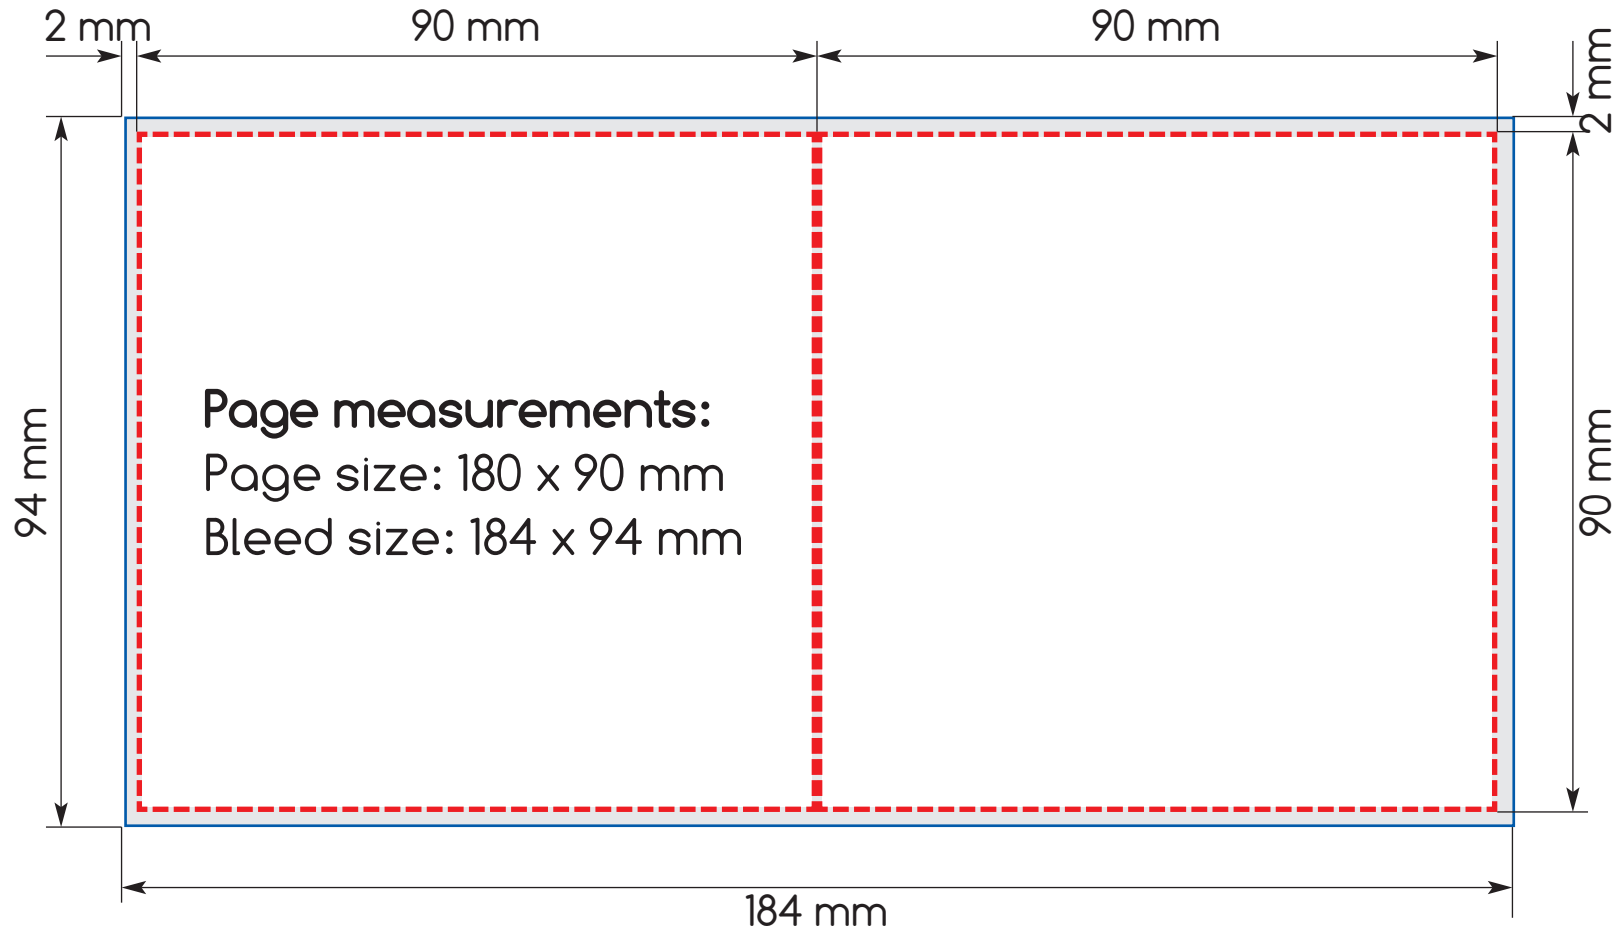

Soft Cover

PRESS BOOK

Soft Cover Press Book - 9 x 9 cm ($\approx 3\frac{1}{2} \times 3\frac{1}{2}$ "
SINGLE PAGES

Soft Cover

PRESS BOOK

Soft Cover Press Book - 9 x 9 cm ($\approx 3\frac{1}{2} \times 3\frac{1}{2}$)
SPREADS

Soft Cover

PRESS BOOK

Soft Cover Press Book - 9 x 9 cm ($\approx 3\frac{1}{2} \times 3\frac{1}{2}$)
COVER