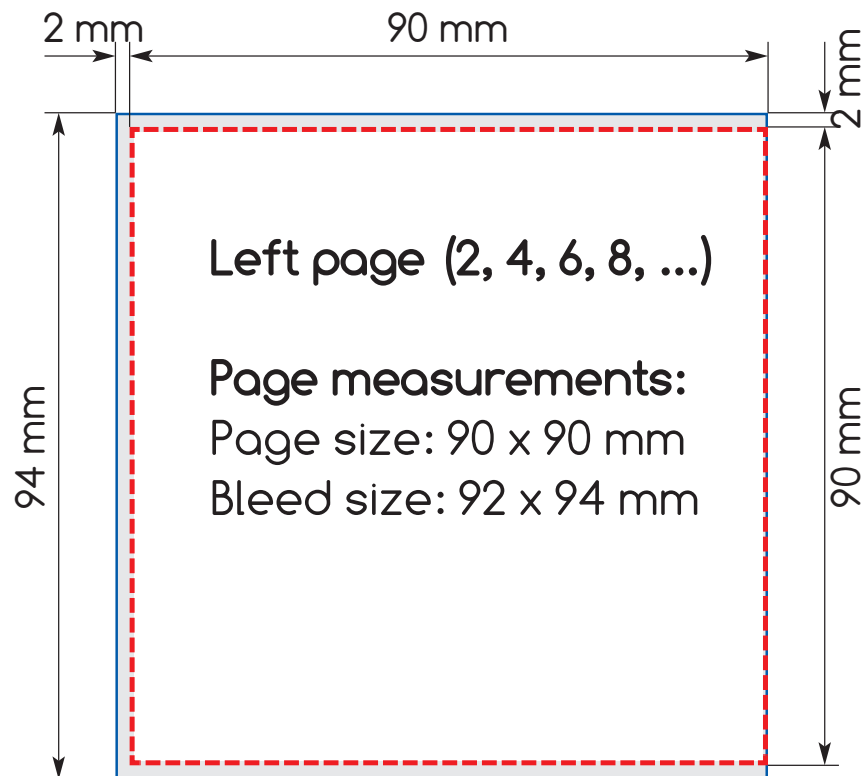

Soft Cover

PRESS BOOK

Soft Cover Press Book - 9 x 9 cm ($\approx 3\frac{1}{2} \times 3\frac{1}{2}$ "
SINGLE PAGES

Soft Cover

PRESS BOOK

Soft Cover Press Book - 9 x 9 cm ($\approx 3\frac{1}{2} \times 3\frac{1}{2}$)
SPREADS

Soft Cover

PRESS BOOK

Soft Cover Press Book - 9 x 9 cm ($\approx 3\frac{1}{2} \times 3\frac{1}{2}$)
COVER