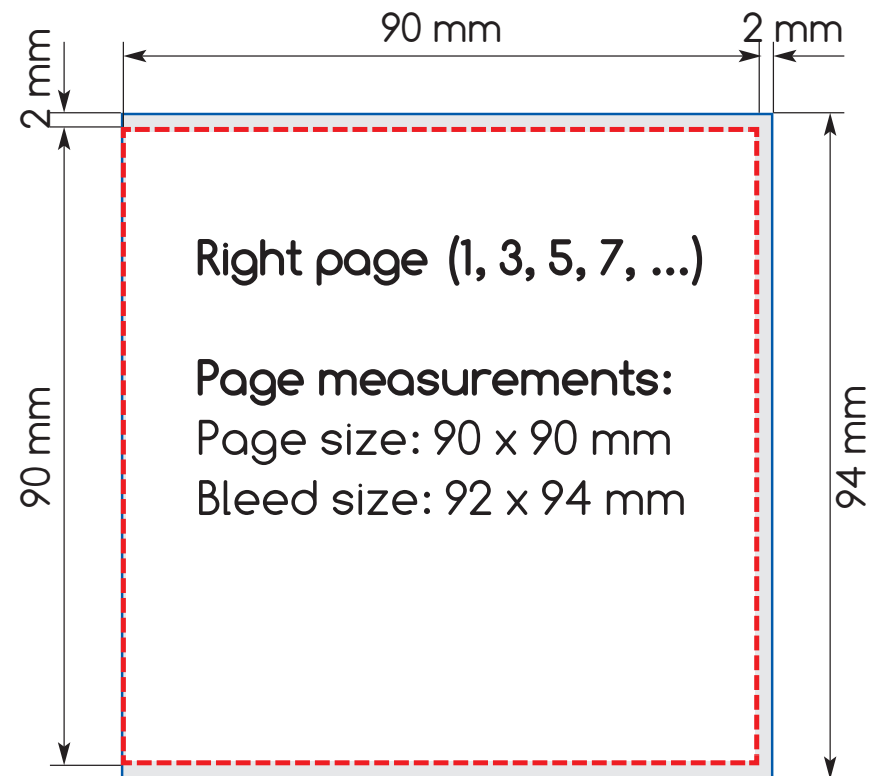

Soft Cover

PRESS BOOK

Soft Cover Press Book - 9 x 9 cm ($\approx 3\frac{1}{2} \times 3\frac{1}{2}$ "
SINGLE PAGES

Soft Cover

PRESS BOOK

Soft Cover Press Book - 9 x 9 cm ($\approx 3\frac{1}{2} \times 3\frac{1}{2}$)
SPREADS

Soft Cover

PRESS BOOK

Soft Cover Press Book - 9 x 9 cm ($\approx 3\frac{1}{2} \times 3\frac{1}{2}$)
COVER