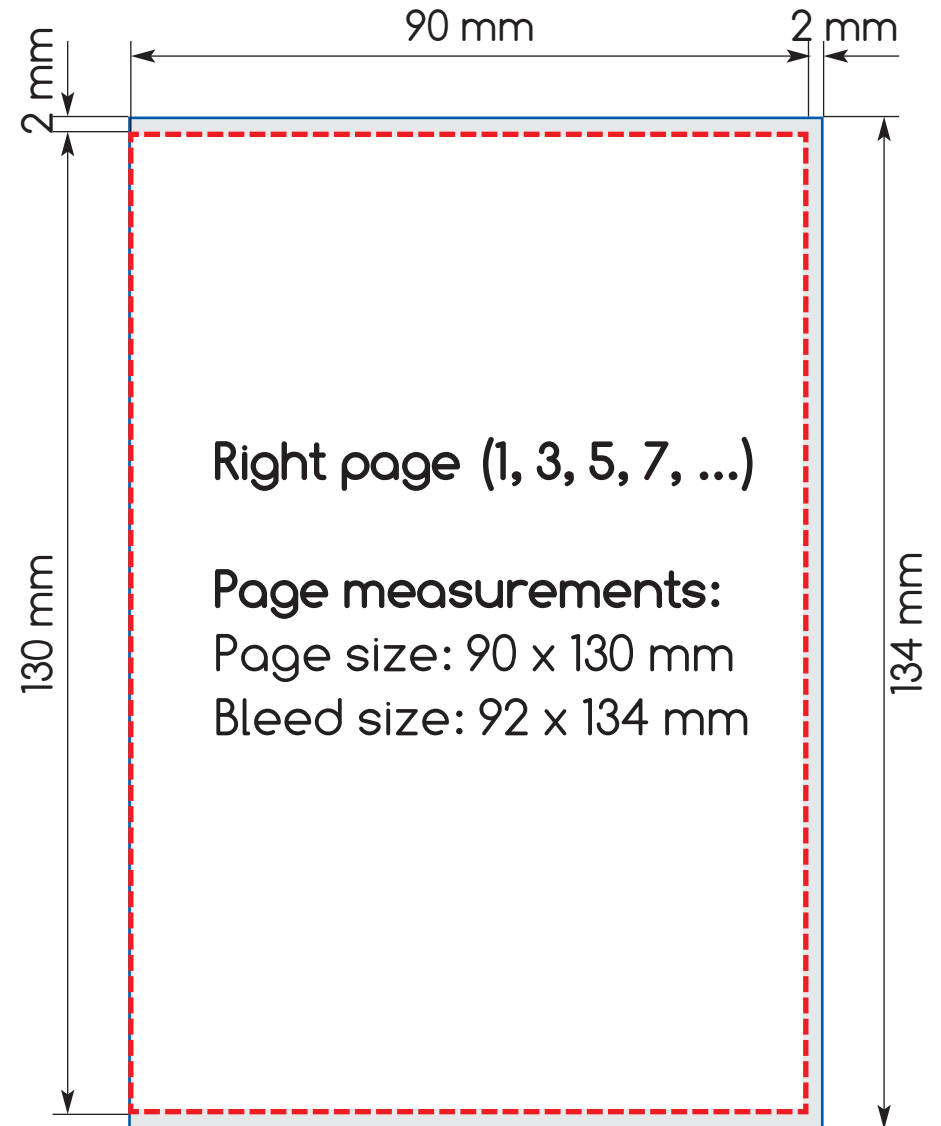

## PRESS BOOK

Soft Cover Press Book - 9.75 x 13 cm ( $\approx 4 \times 5$ )  
SINGLE PAGES

## PRESS BOOK

Soft Cover Press Book - 9.75 x 13 cm ( $\approx$  4 x 5")  
SPREADS

# Soft Cover

**PRESS BOOK**

Soft Cover Press Book - 9.75 x 13 cm ( $\approx 4 \times 5$ )  
COVER