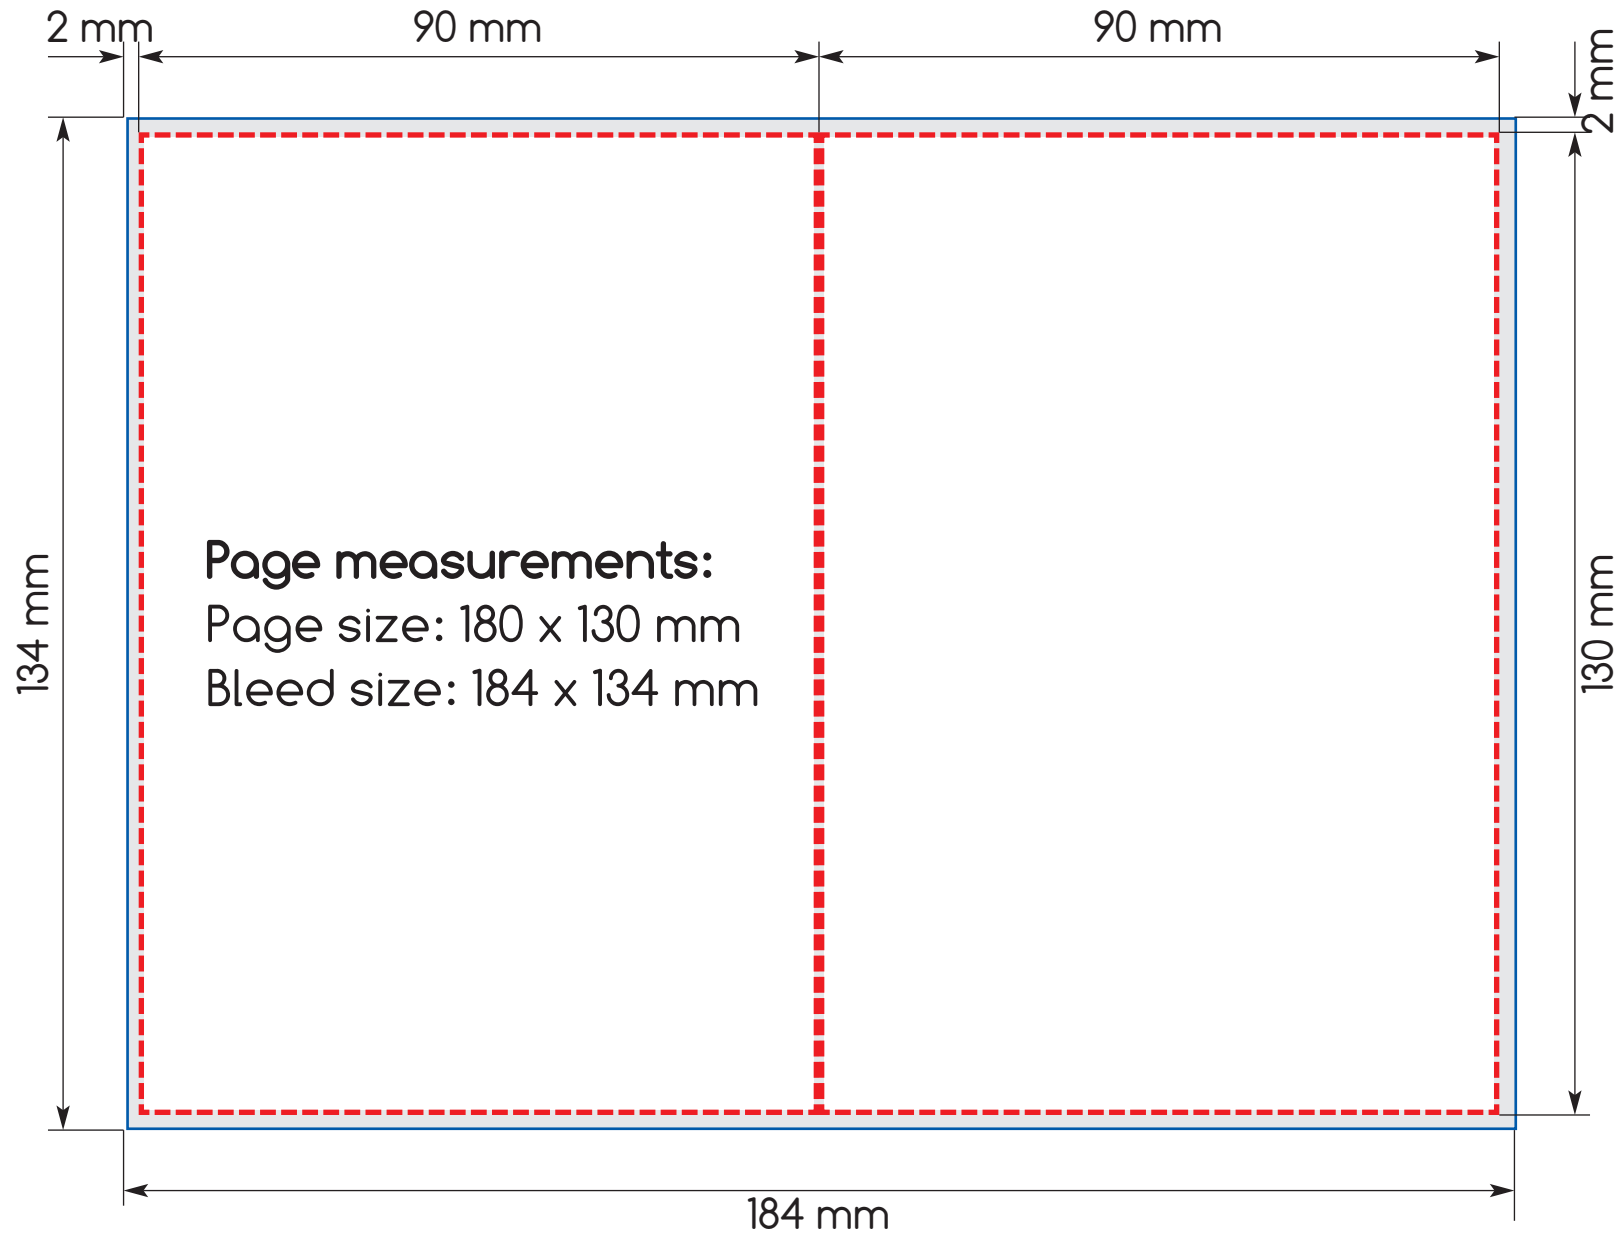

## PRESS BOOK

Soft Cover Press Book - 9.75 x 13 cm ( $\approx 4 \times 5$ )  
SINGLE PAGES

## PRESS BOOK

Soft Cover Press Book - 9.75 x 13 cm ( $\approx$  4 x 5")  
SPREADS

# Soft Cover

**PRESS BOOK**

Soft Cover Press Book - 9.75 x 13 cm ( $\approx 4 \times 5$ )  
COVER