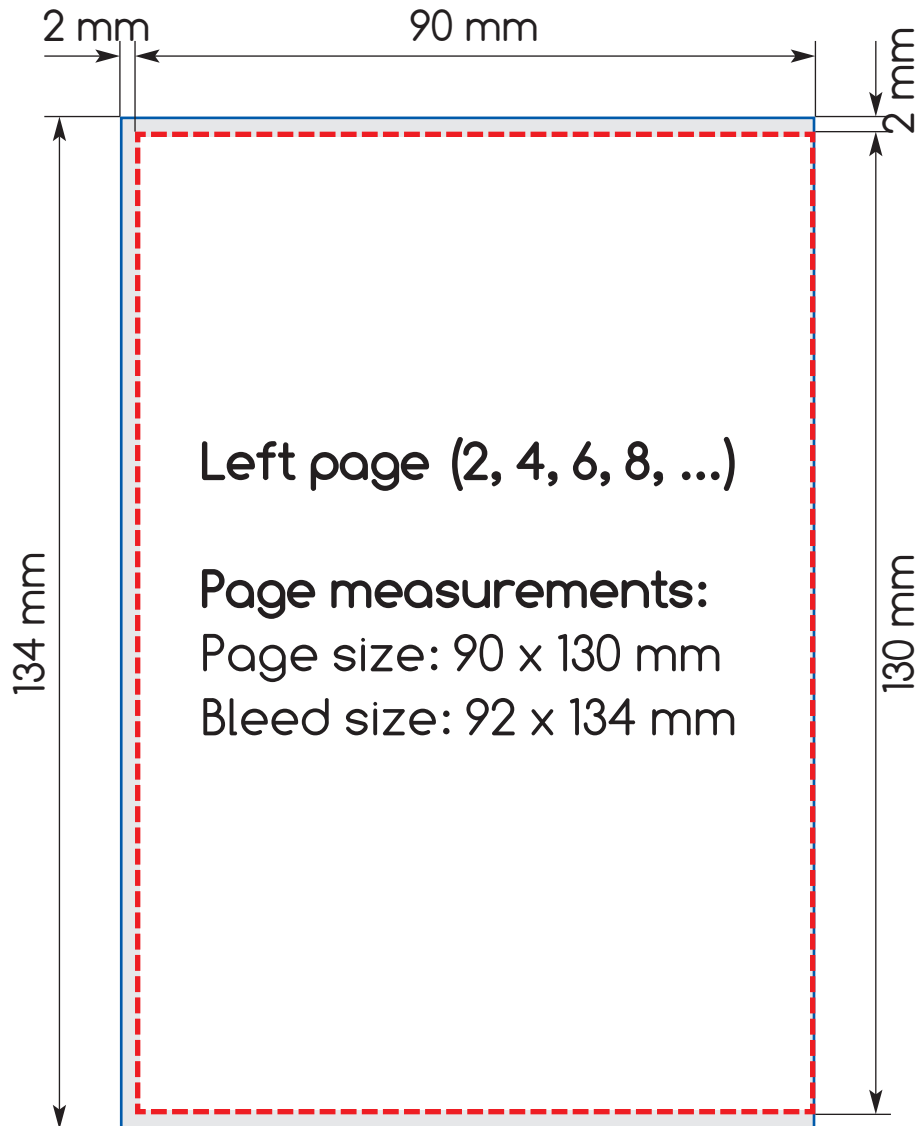

## PRESS BOOK

Soft Cover Press Book - 9.75 x 13 cm ( $\approx 4 \times 5$ )  
SINGLE PAGES

## PRESS BOOK

Soft Cover Press Book - 9.75 x 13 cm ( $\approx$  4 x 5")  
SPREADS

# Soft Cover

**PRESS BOOK**

Soft Cover Press Book - 9.75 x 13 cm ( $\approx 4 \times 5$ )  
COVER