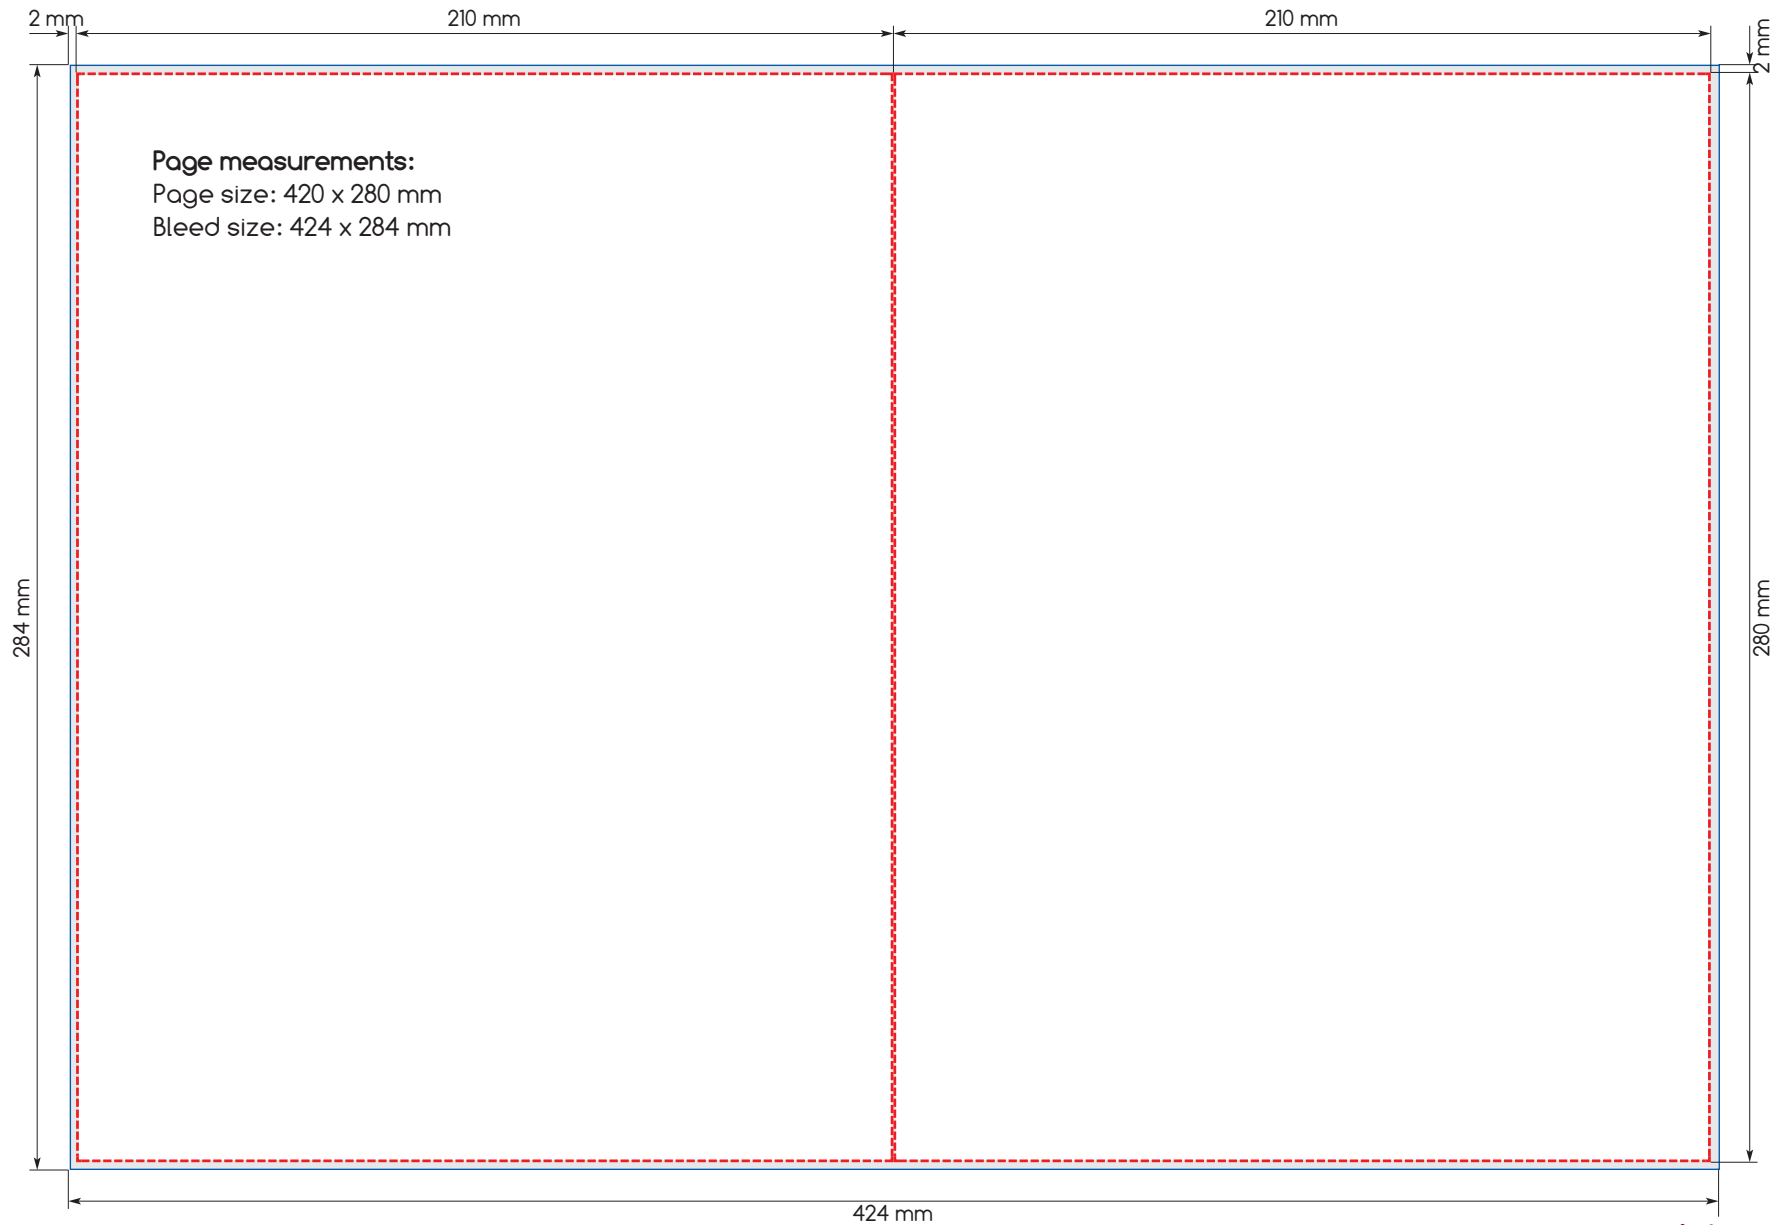

Soft Cover

PRESS BOOK

Soft Cover Press Book - 21 x 28 cm ($\approx 8\frac{1}{4} \times 11"$)
SINGLE PAGES

Soft Cover

PRESS BOOK

Soft Cover Press Book - 21 x 28 cm ($\approx 8\frac{1}{4} \times 11"$)
SPREADS

Soft Cover PRESS BOOK

Soft Cover Press Book - 21 x 28 cm ($\approx 8\frac{1}{4} \times 11''$)
COVER