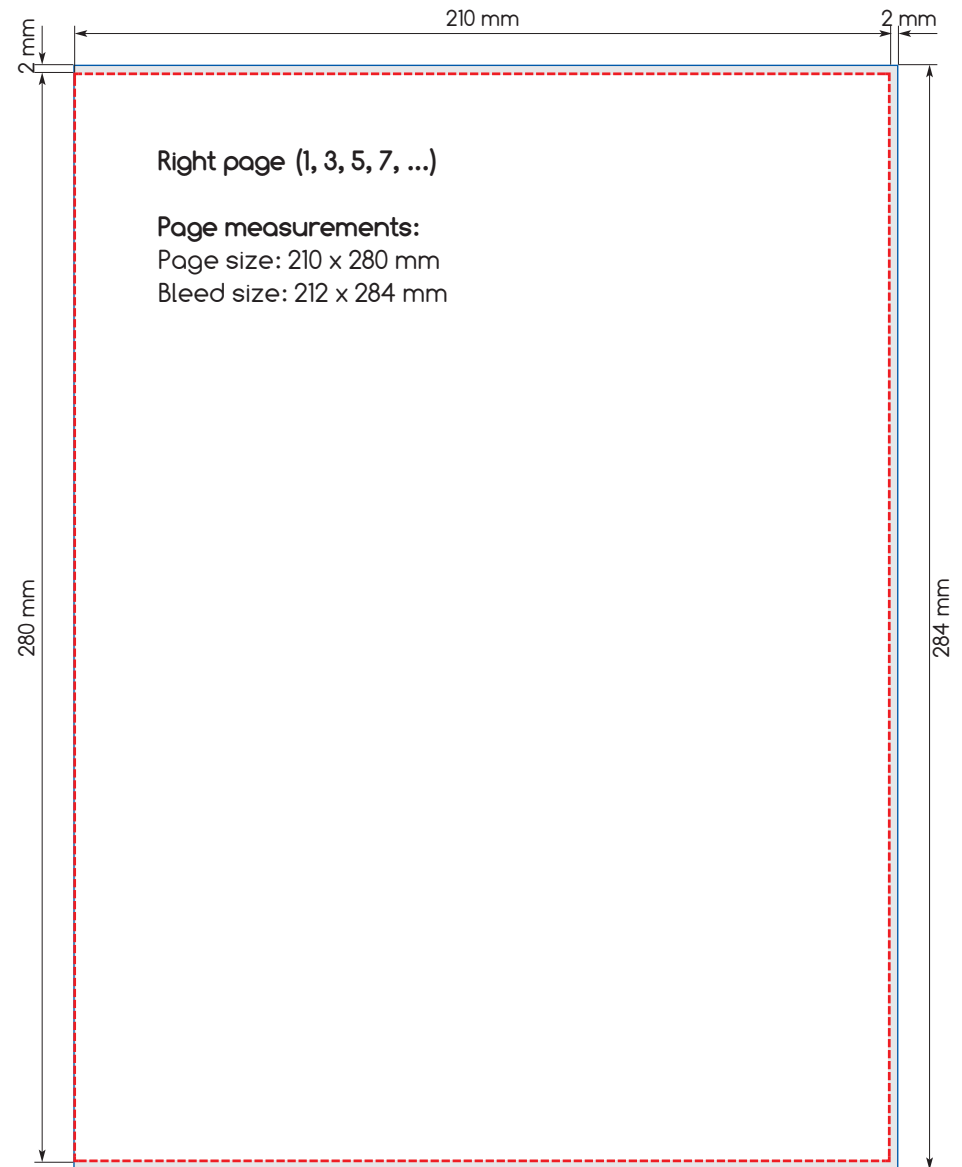

Soft Cover

PRESS BOOK

Soft Cover Press Book - 21 x 28 cm ($\approx 8\frac{1}{4} \times 11"$)
SINGLE PAGES

Soft Cover

PRESS BOOK

Soft Cover Press Book - 21 x 28 cm ($\approx 8\frac{1}{4} \times 11"$)
SPREADS

Soft Cover PRESS BOOK

Soft Cover Press Book - 21 x 28 cm ($\approx 8\frac{1}{4} \times 11''$)
COVER