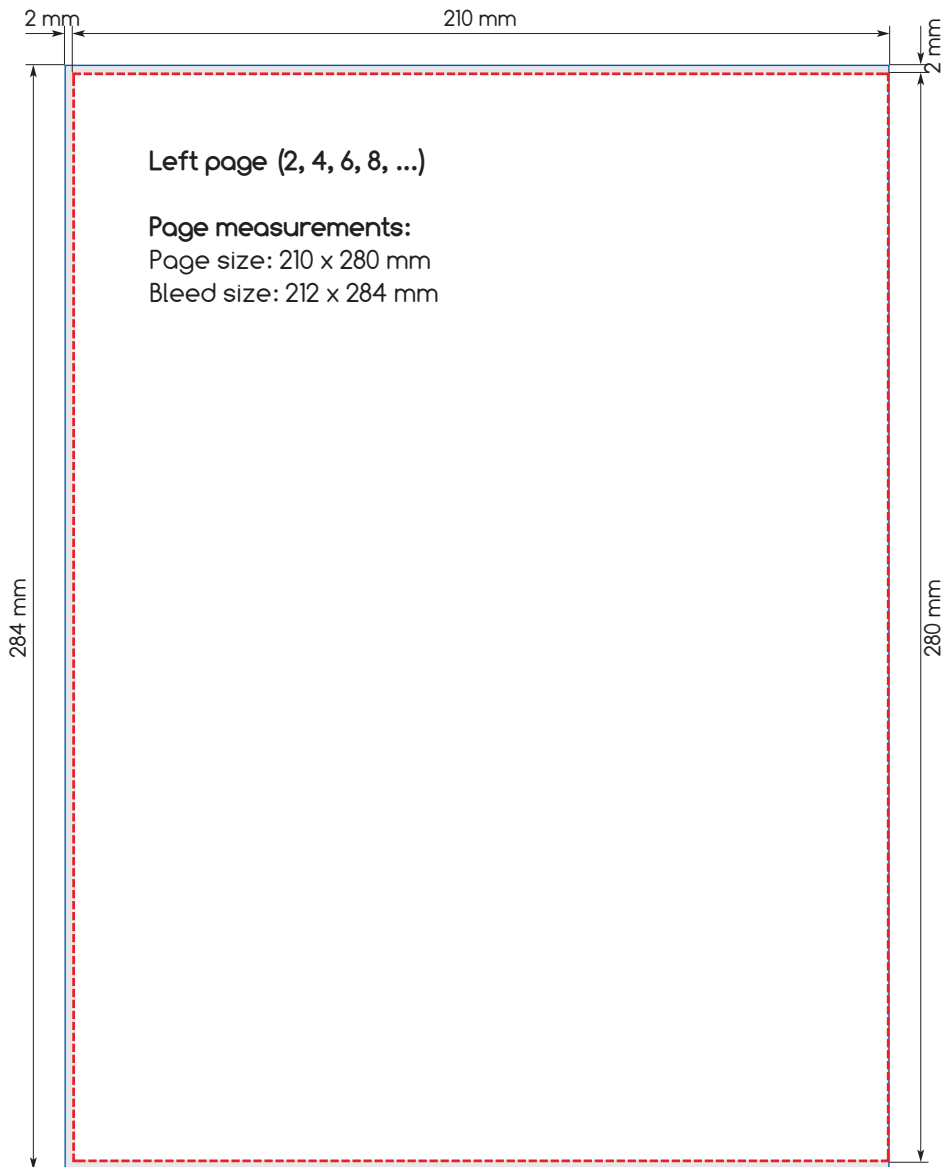

Soft Cover

PRESS BOOK

Soft Cover Press Book - 21 x 28 cm ($\approx 8\frac{1}{4} \times 11"$)
SINGLE PAGES

Soft Cover

PRESS BOOK

Soft Cover Press Book - 21 x 28 cm ($\approx 8\frac{1}{4} \times 11"$)
SPREADS

Soft Cover PRESS BOOK

Soft Cover Press Book - 21 x 28 cm ($\approx 8\frac{1}{4} \times 11''$)
COVER