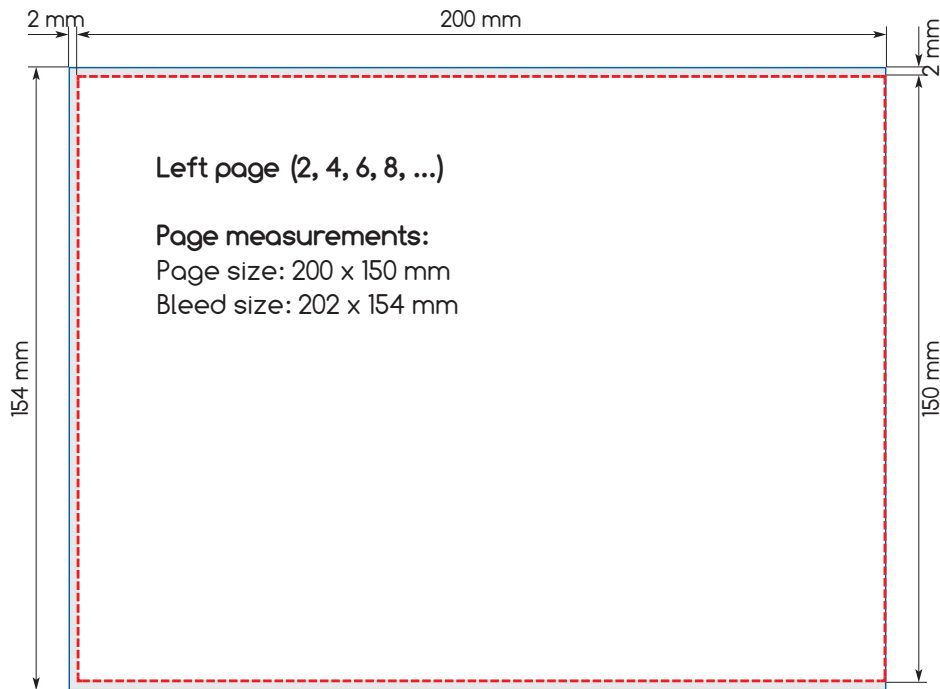

Soft Cover

PRESS BOOK

Soft Cover Press Book - 20 x 15 cm (\approx 8 x 6")
SINGLE PAGES

Soft Cover

PRESS BOOK

Soft Cover Press Book - 20 x 15 cm (\approx 8 x 6")
SPREADS

Soft Cover

PRESS BOOK

Soft Cover Press Book - 20 x 15 cm ($\approx 8 \times 6''$)
COVER