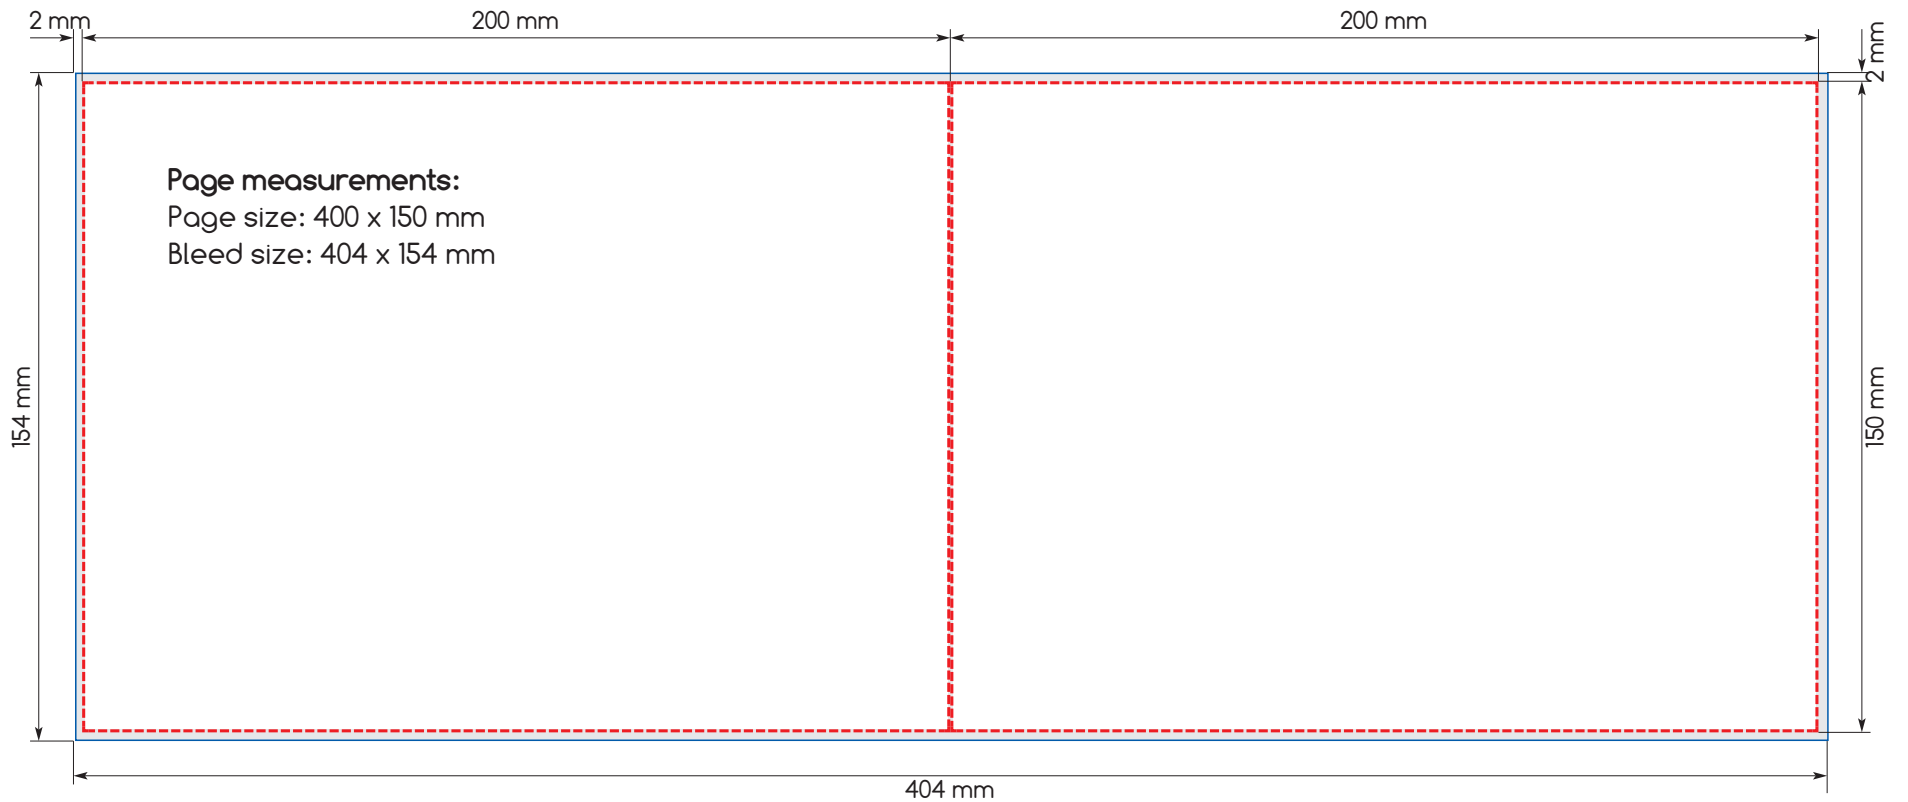

Soft Cover

PRESS BOOK

Soft Cover Press Book - 20 x 15 cm (\approx 8 x 6")
SINGLE PAGES

Soft Cover

PRESS BOOK

Soft Cover Press Book - 20 x 15 cm (\approx 8 x 6")
SPREADS

Soft Cover

PRESS BOOK

Soft Cover Press Book - 20 x 15 cm ($\approx 8 \times 6''$)
COVER