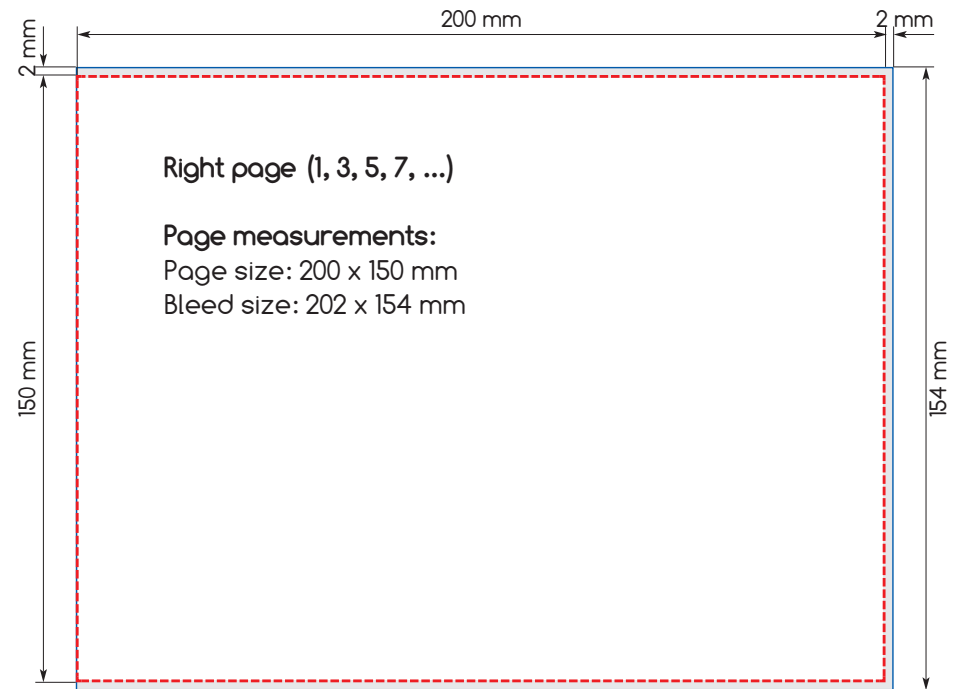

Soft Cover

PRESS BOOK

Soft Cover Press Book - 20 x 15 cm (\approx 8 x 6")
SINGLE PAGES

Soft Cover

PRESS BOOK

Soft Cover Press Book - 20 x 15 cm (\approx 8 x 6")
SPREADS

Soft Cover

PRESS BOOK

Soft Cover Press Book - 20 x 15 cm ($\approx 8 \times 6''$)
COVER