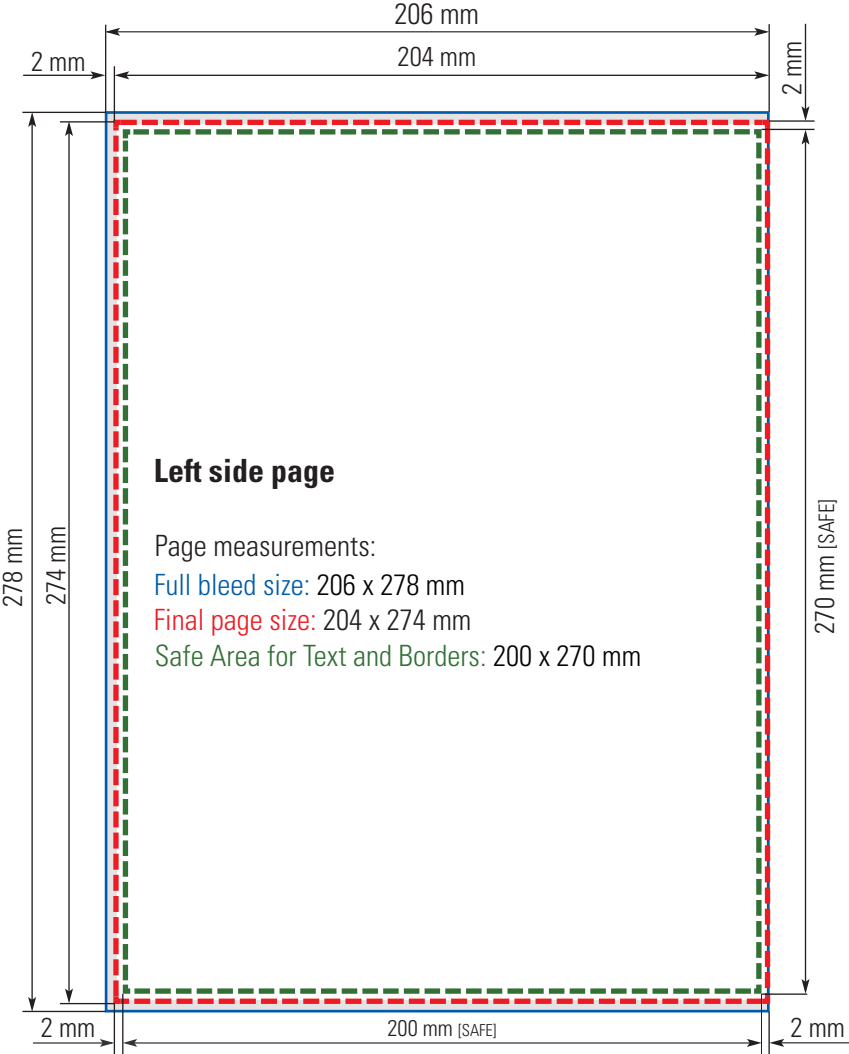

Pearl Album 21x28 cm (≈ 8½x11 in.)

SINGLE PAGES

Pearl Album 21x28 cm (≈ 8½x11 in.)

FULL SPREAD

Pearl Album 21x28 cm (≈ 8½x11 in.)

COVER