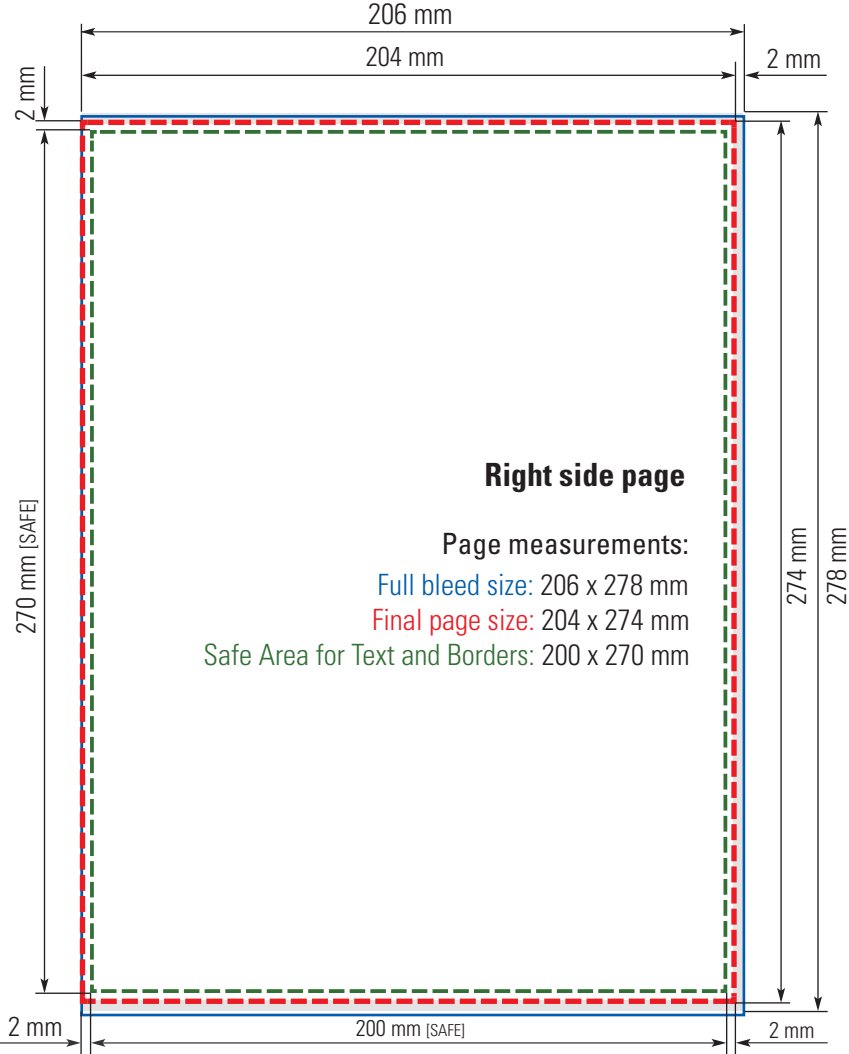

Pearl Album 21x28 cm (≈ 8½x11 in.)

SINGLE PAGES

Pearl Album 21x28 cm (≈ 8½x11 in.)

FULL SPREAD

Pearl Album 21x28 cm (≈ 8½x11 in.)

COVER