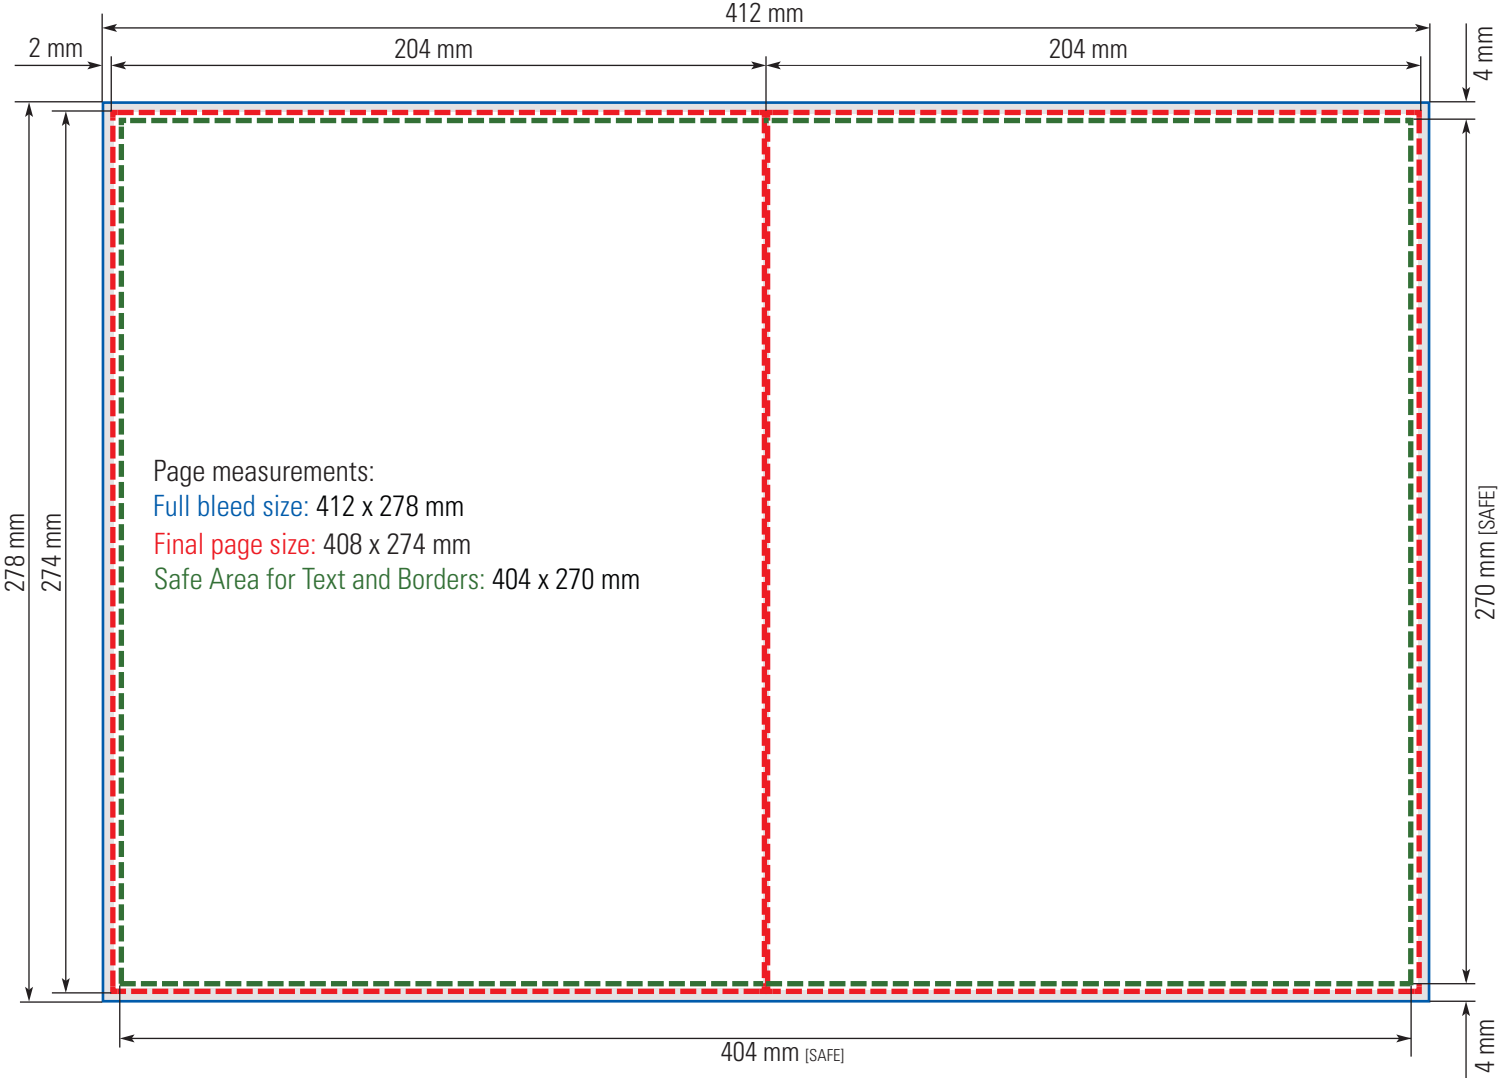

Pearl Album 21x28 cm (≈ 8½x11 in.)

SINGLE PAGES

Pearl Album 21x28 cm (≈ 8½x11 in.)

FULL SPREAD

Pearl Album 21x28 cm (≈ 8½x11 in.)

COVER