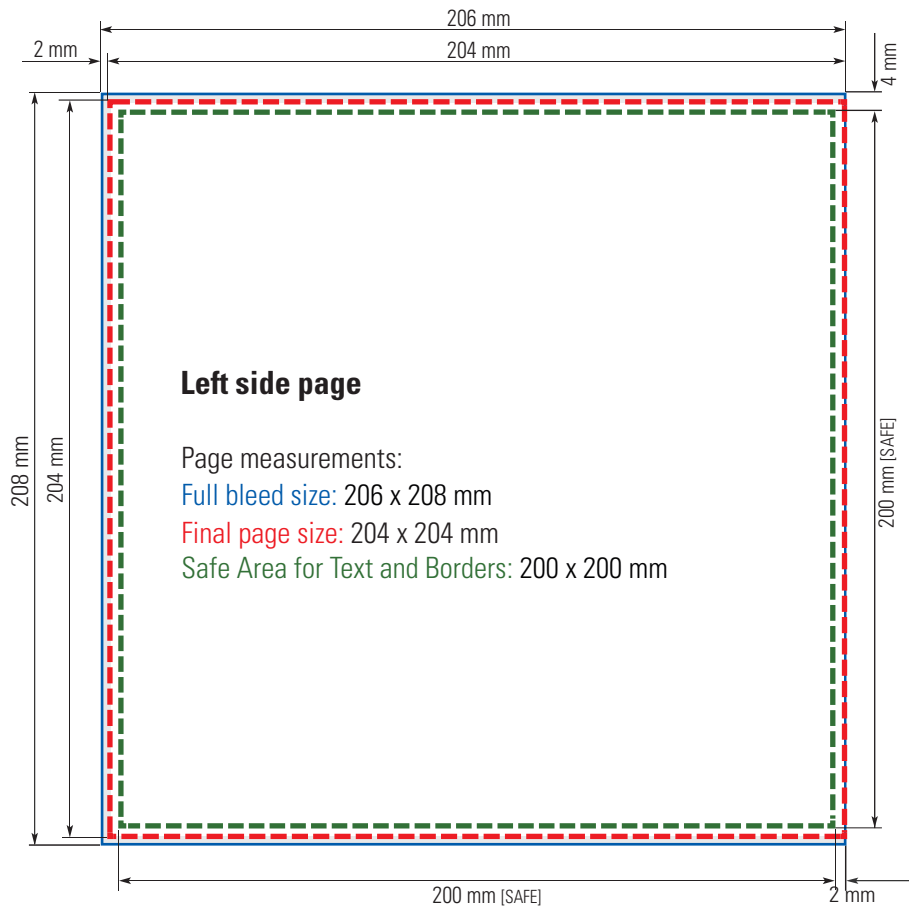

**Pearl Album 21 x 21 cm ( $\approx 8\frac{1}{4} \times 8\frac{1}{4}$ " )**

**SINGLE PAGES**

**Pearl Album 21 x 21 cm ( $\approx 8\frac{1}{4} \times 8\frac{1}{4}$ " )**  
**FULL SPREAD**

# Pearl Album 21 x 21 cm ( $\approx 8\frac{1}{4} \times 8\frac{1}{4}$ " )

COVER