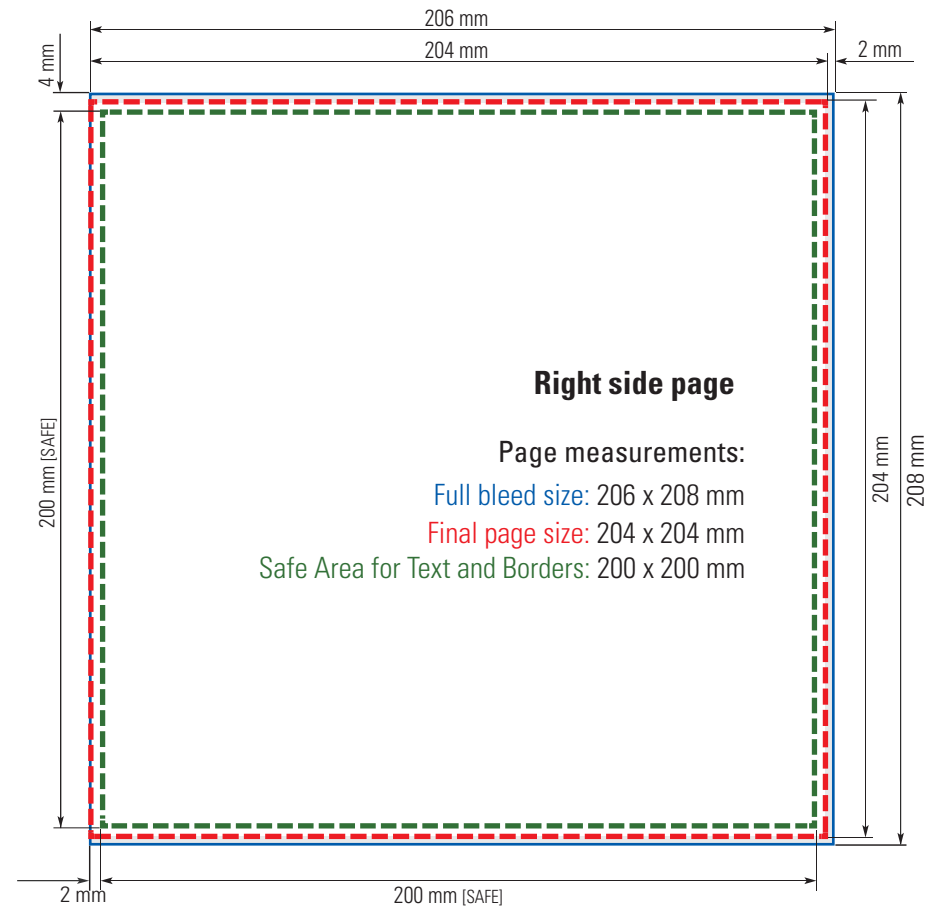

**Pearl Album 21 x 21 cm ( $\approx 8\frac{1}{4} \times 8\frac{1}{4}$ " )**

**SINGLE PAGES**

**Pearl Album 21 x 21 cm ( $\approx 8\frac{1}{4} \times 8\frac{1}{4}$ " )**  
**FULL SPREAD**

# Pearl Album 21 x 21 cm ( $\approx 8\frac{1}{4} \times 8\frac{1}{4}$ " )

COVER