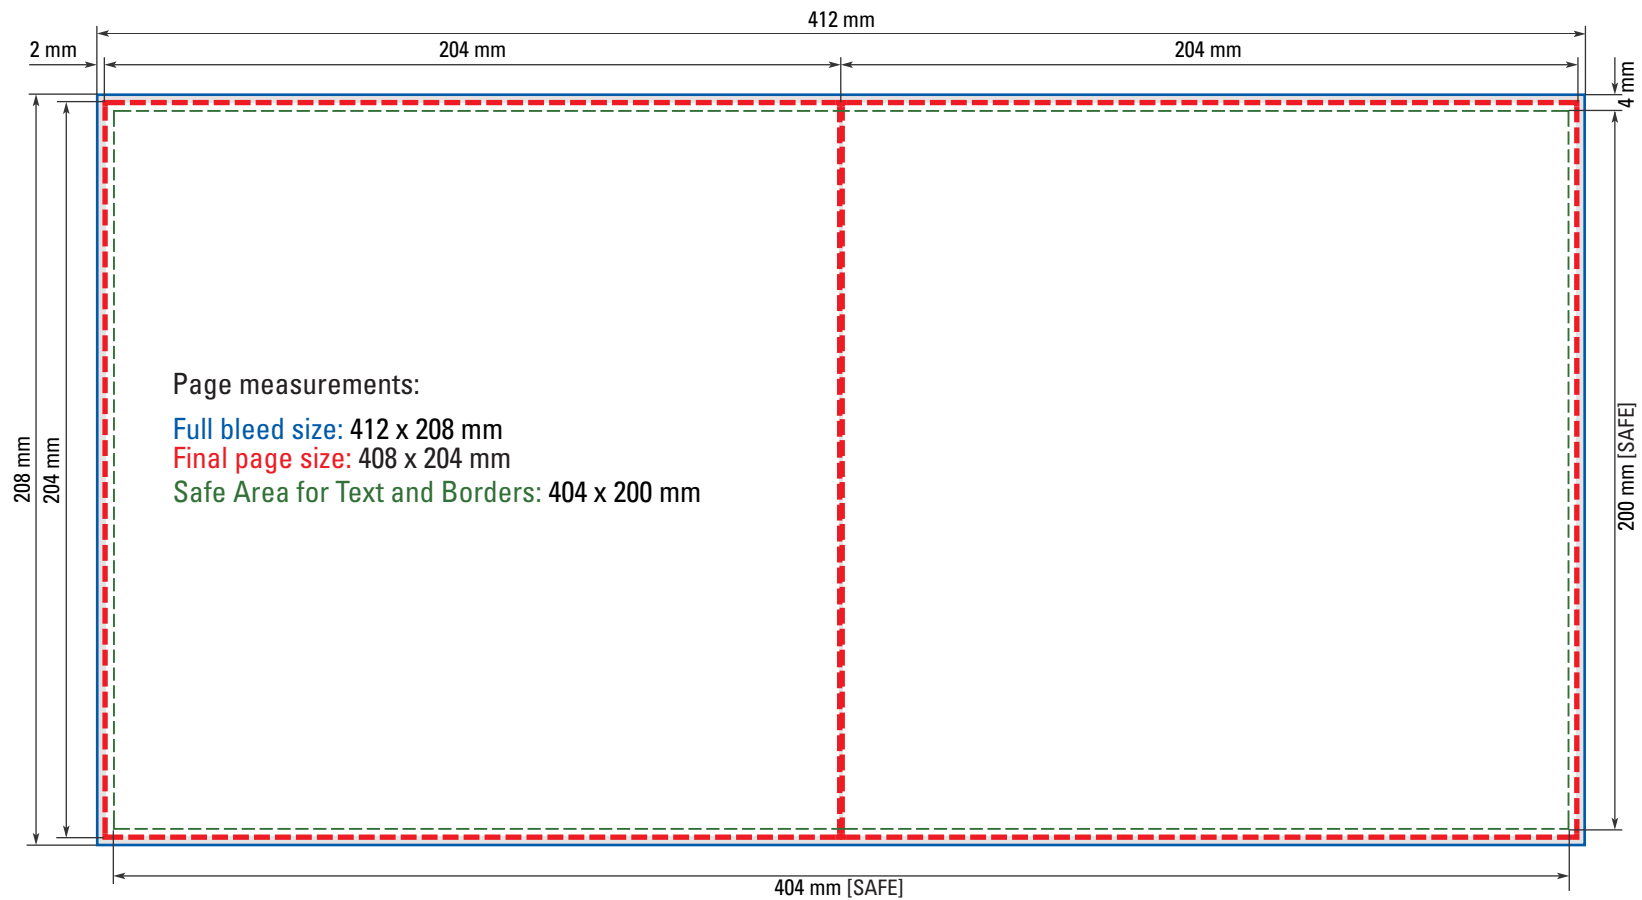

**Pearl Album 21 x 21 cm ( $\approx 8\frac{1}{4} \times 8\frac{1}{4}$ " )**

**SINGLE PAGES**

**Pearl Album 21 x 21 cm ( $\approx 8\frac{1}{4} \times 8\frac{1}{4}$ " )**  
**FULL SPREAD**

# Pearl Album 21 x 21 cm ( $\approx 8\frac{1}{4} \times 8\frac{1}{4}$ " )

COVER