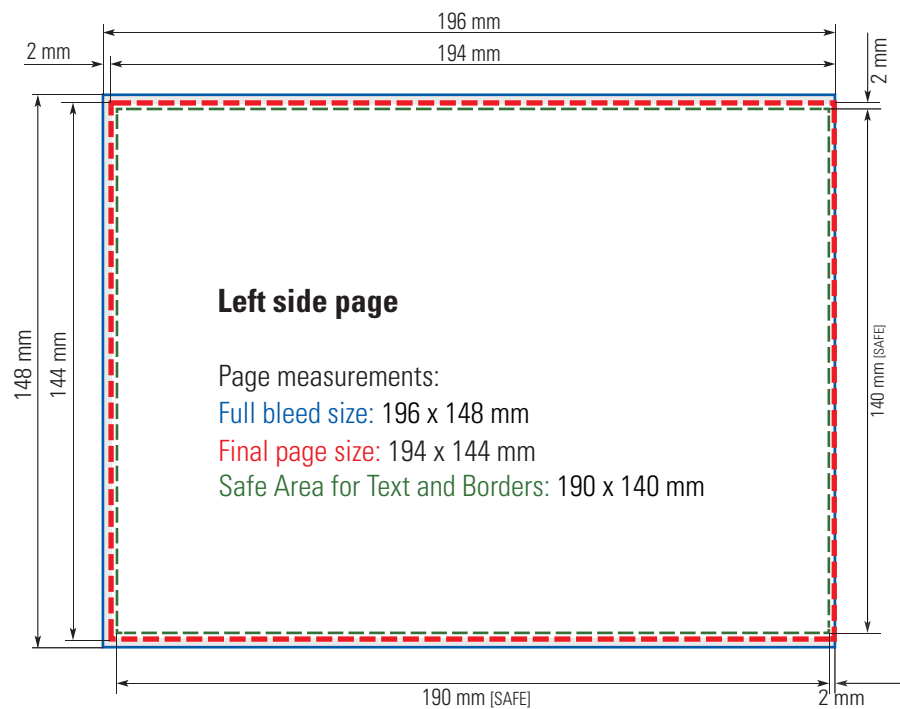

# Pearl Album 20x15 cm (≈ 8x6 in.)

## SINGLE PAGES

**Pearl Album 20x15 cm (≈ 8x6 in.)**  
**FULL SPREAD**

# Pearl Album 20x15 cm (≈ 8x6 in.)

COVER