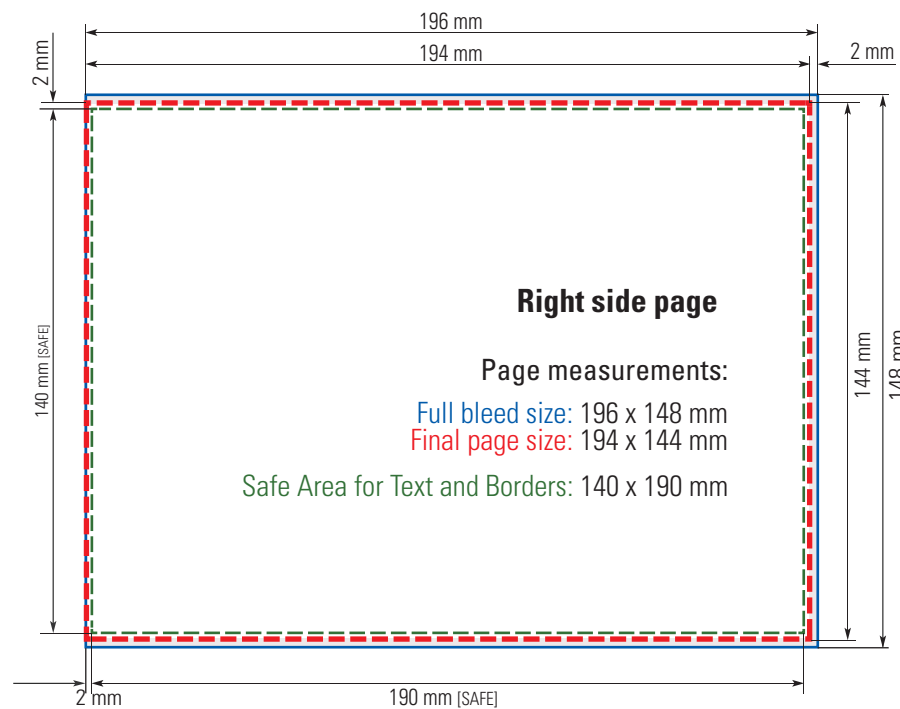

# Pearl Album 20x15 cm (≈ 8x6 in.)

## SINGLE PAGES

**Pearl Album 20x15 cm (≈ 8x6 in.)**  
**FULL SPREAD**

# Pearl Album 20x15 cm (≈ 8x6 in.)

COVER