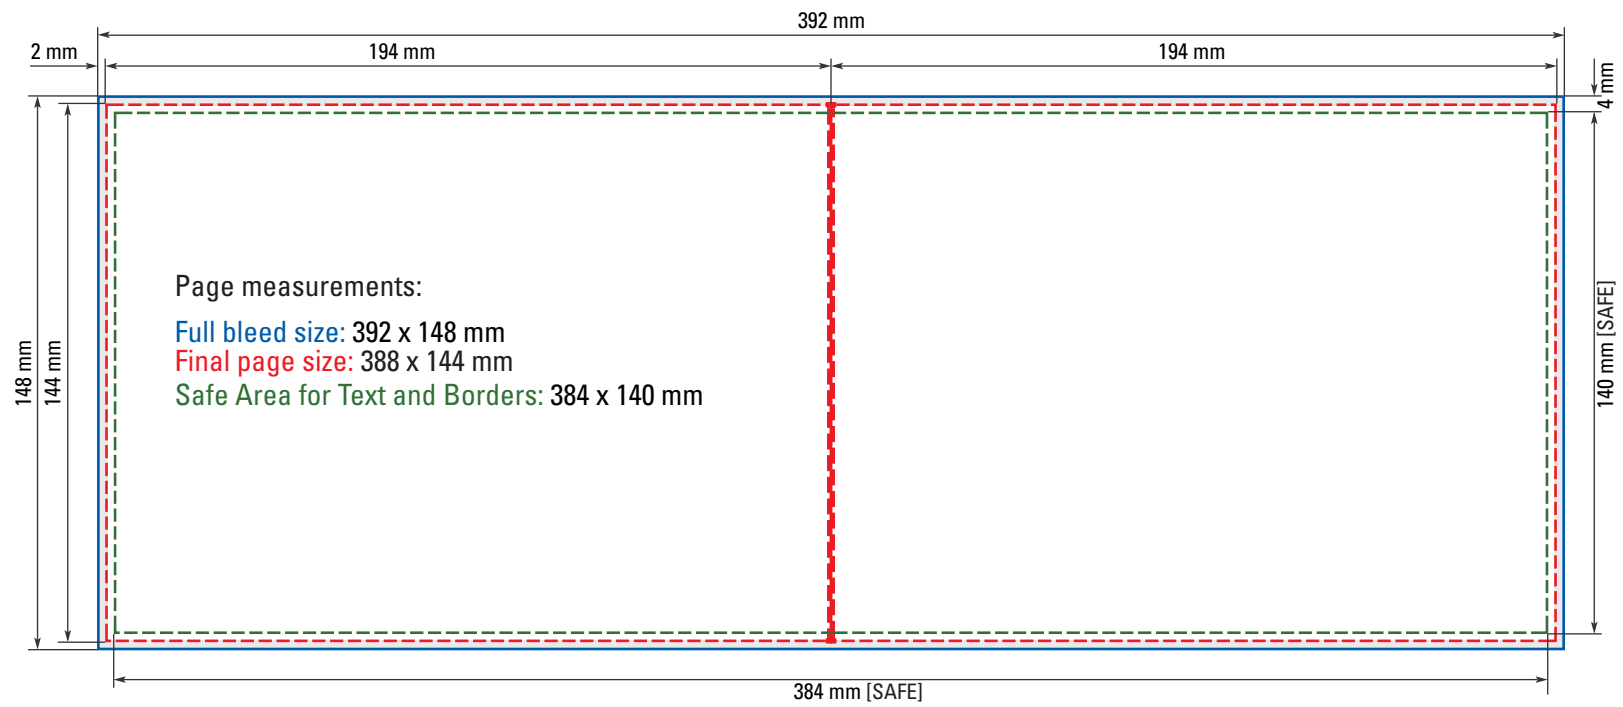

# Pearl Album 20x15 cm (≈ 8x6 in.)

## SINGLE PAGES

**Pearl Album 20x15 cm (≈ 8x6 in.)**  
**FULL SPREAD**

# Pearl Album 20x15 cm (≈ 8x6 in.)

COVER