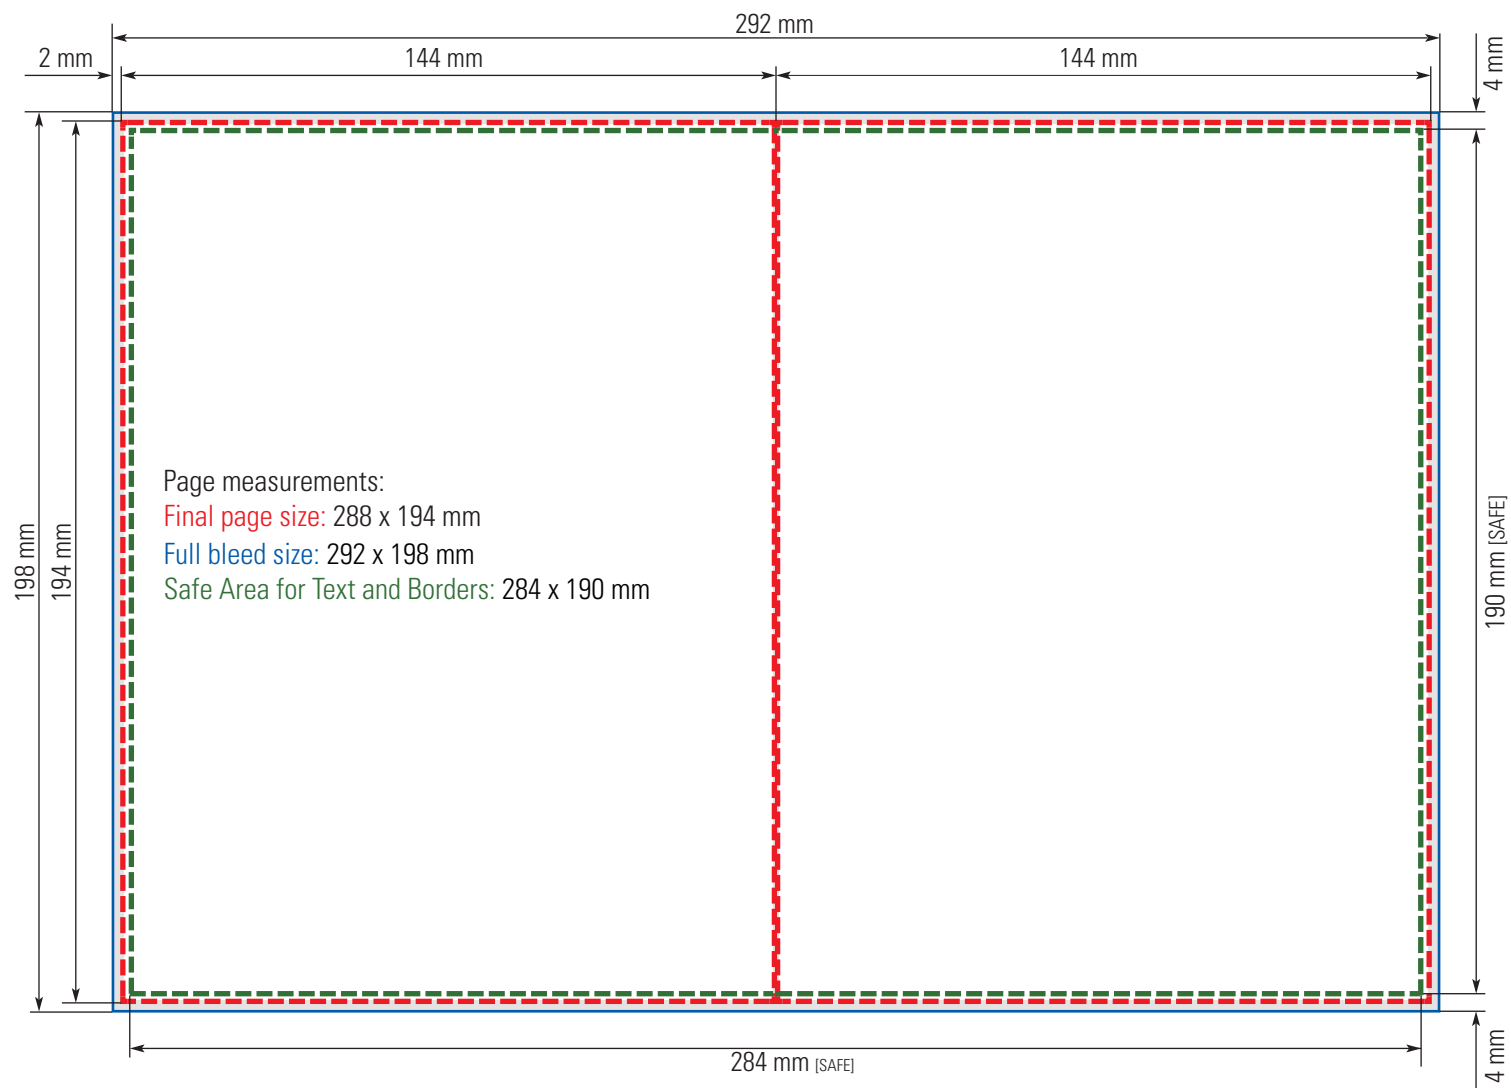

Pearl Album 15x20 cm (≈ 6x8 in.)

SINGLE PAGES

Pearl Album 15x20 cm (≈ 6x8 in.)

FULL SPREAD

Pearl Album 15x20 cm (≈ 6x8 in.)

COVER