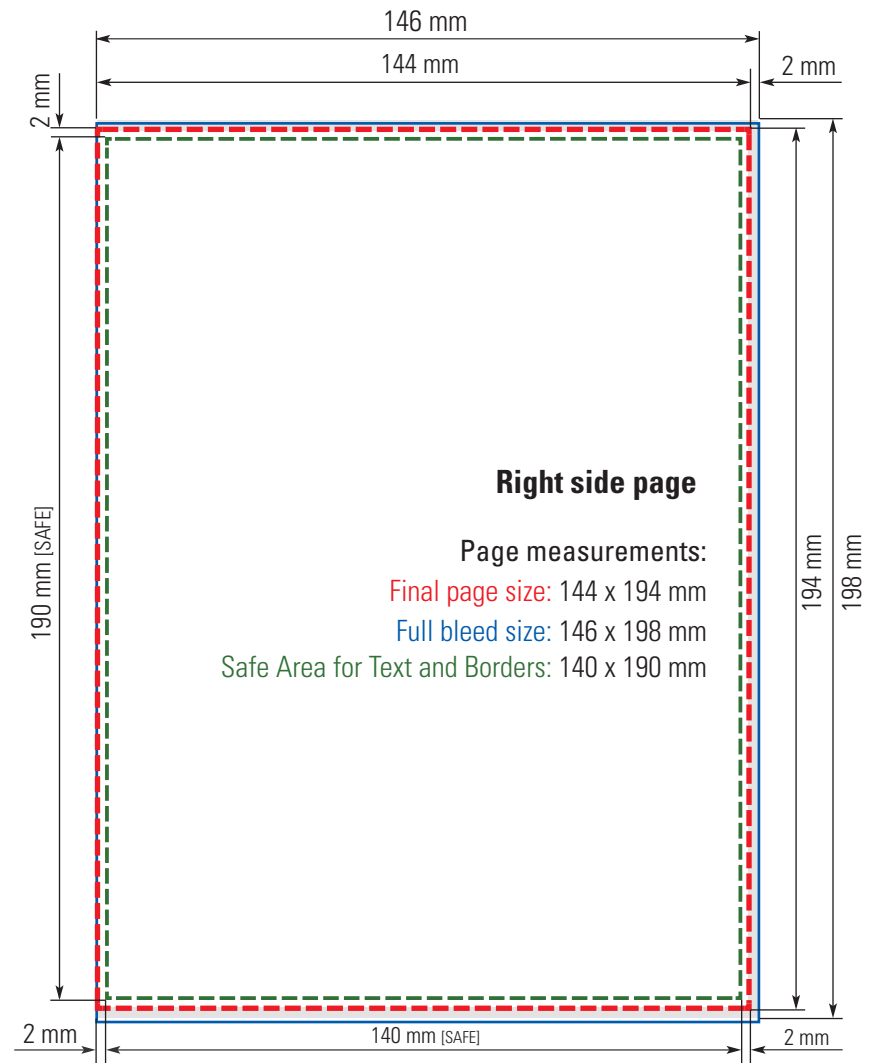

Pearl Album 15x20 cm (≈ 6x8 in.)

SINGLE PAGES

Pearl Album 15x20 cm (≈ 6x8 in.)

FULL SPREAD

Pearl Album 15x20 cm (≈ 6x8 in.)

COVER