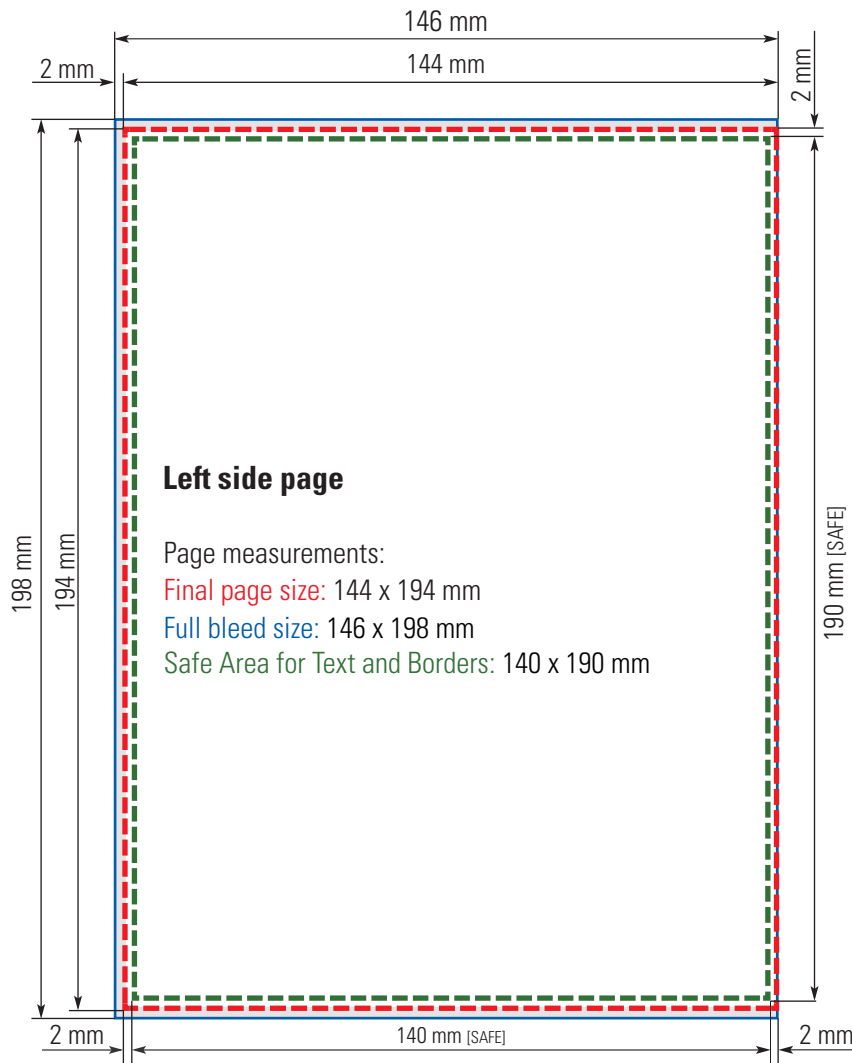

Pearl Album 15x20 cm (≈ 6x8 in.)

SINGLE PAGES

Pearl Album 15x20 cm (≈ 6x8 in.)

FULL SPREAD

Pearl Album 15x20 cm (≈ 6x8 in.)

COVER