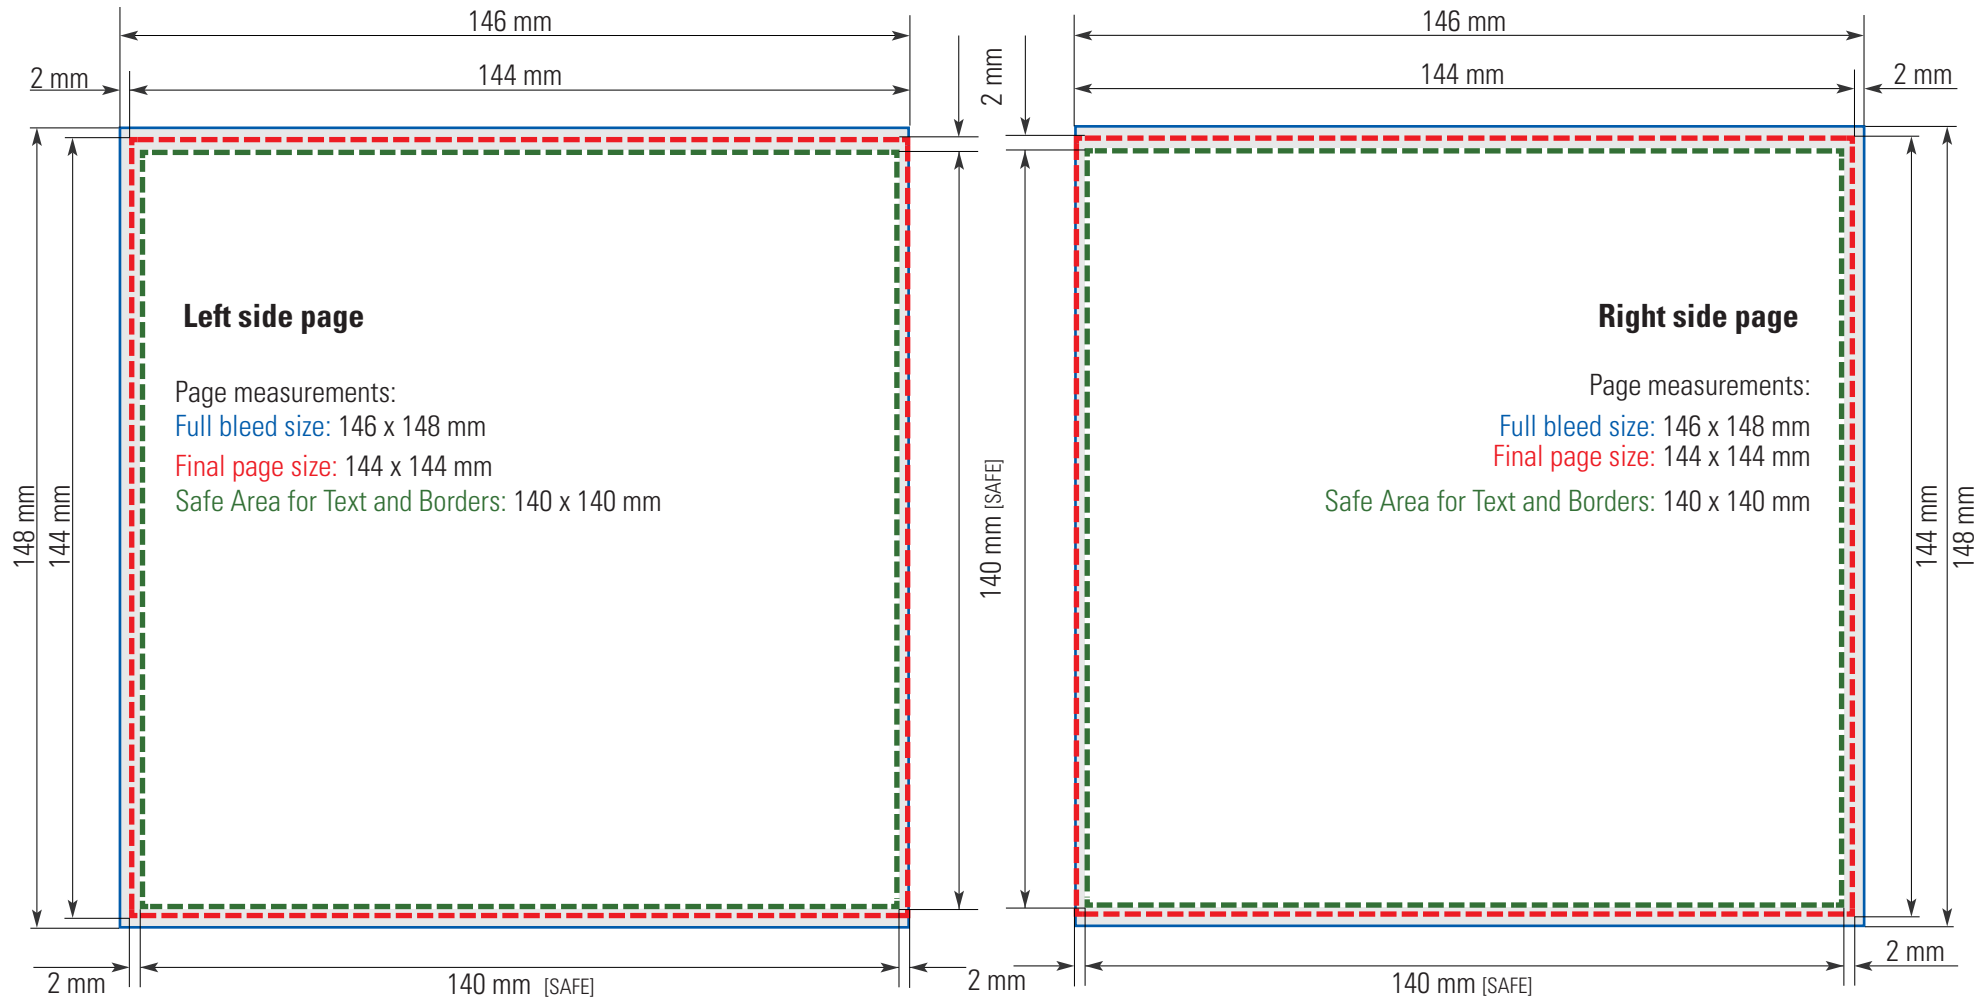

Pearl Album 15 x 15 cm (≈ 6 x 6")
SINGLE PAGES

Pearl Album 15 x 15 cm (≈ 6 x 6")

FULL SPREAD

Pearl Album 15 x 15 cm (≈ 6 x 6")
COVER