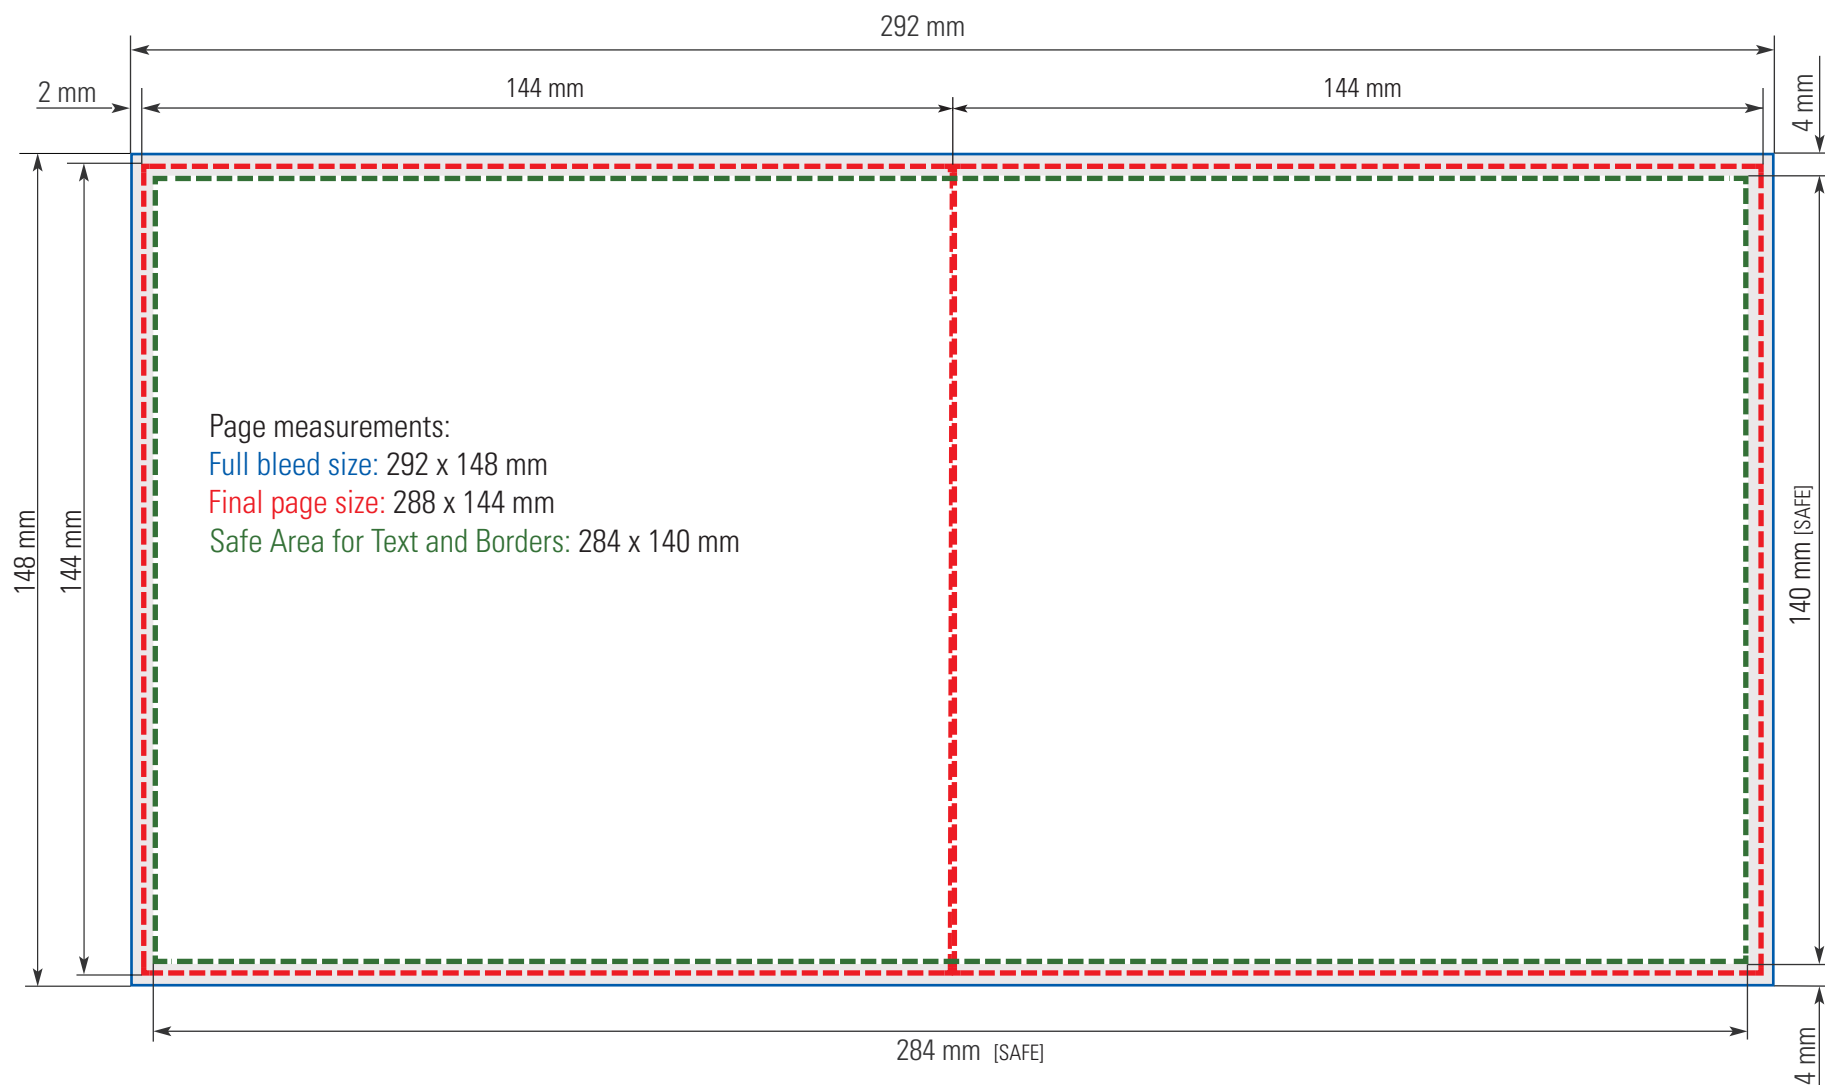

Pearl Album 15 x 15 cm (≈ 6 x 6")
SINGLE PAGES

Pearl Album 15 x 15 cm (≈ 6 x 6")

FULL SPREAD

Pearl Album 15 x 15 cm (≈ 6 x 6")
COVER